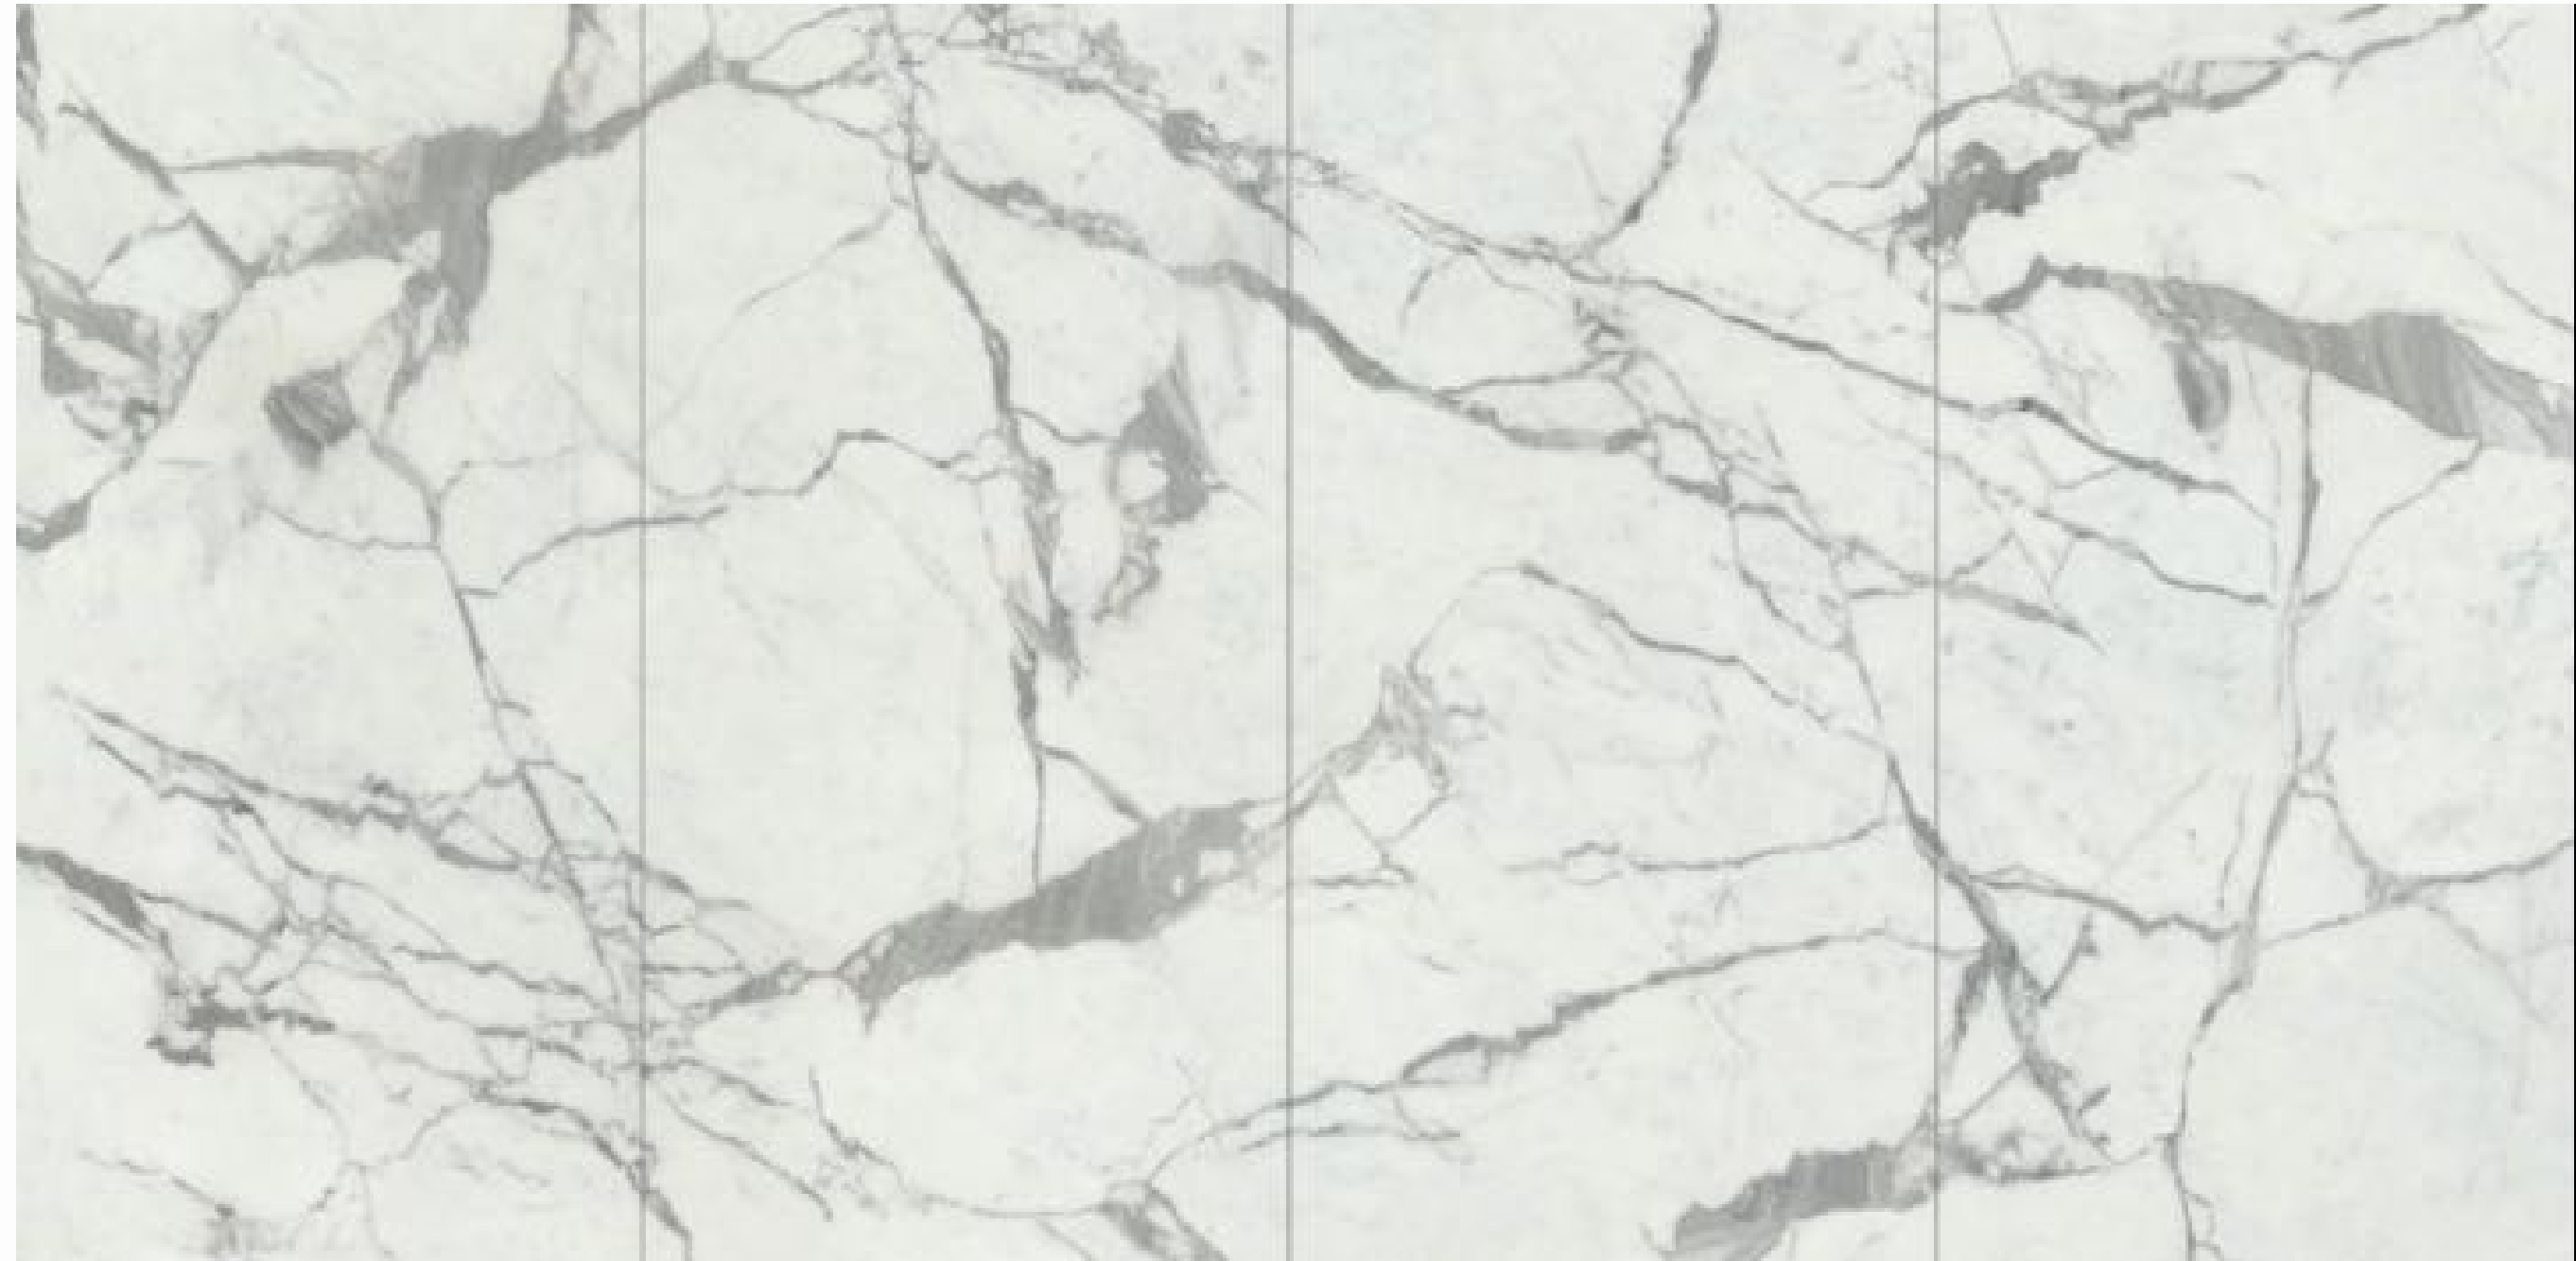

Honed
12MM
126" x 60"

Counter Top & Wall
Application

STATUARIETTO

PORCELAIN PLUS

STATUARIO VERO

Honed + Polished
6MM
120" x 60"

Wall
Application Only

PORCELAIN PLUS